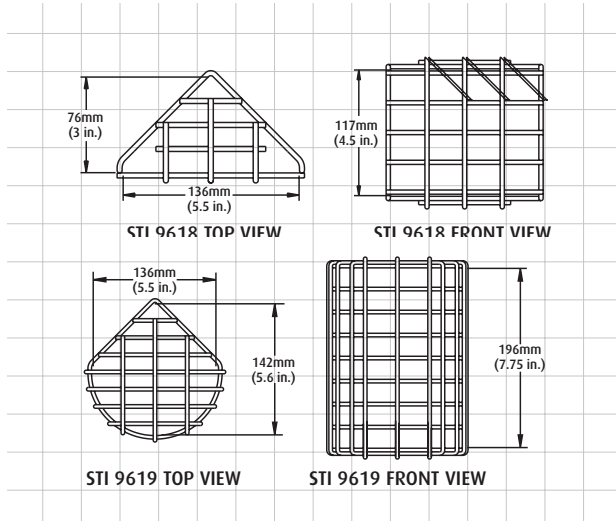

# MOTION DETECTOR CAGES

▼ Motion Detector Cages (corner application) dimensions and technical information (STI 9618 & STI 9619)

## MODELS AVAILABLE \*Corner Application

	HEIGHT	WIDTH	DEPTH	
STI 9618*	117mm (4.5")	136mm (5.5")	76mm (3")	
STI 9619*	196mm (7.75")	136mm (5.5")	142mm (5.6")	
STI 9620	156mm (6.14")	102mm (4")	57mm (2.25")	
STI 9621	171mm (6.75")	146mm (5.75")	108mm (4.25")	
STI 9622	222mm (8.75")	102mm (4")	95mm (3.75")	
STI 9623	196mm (7.75")	145mm (5.7")	152mm (6")	
STI 9624	225mm (8.875")	140mm (5.5")	120mm (4.72")	

▼ Motion Detector Cages dimensions and technical information (STI 9620, STI 9621, STI 9622, STI 9623 & STI 9624)