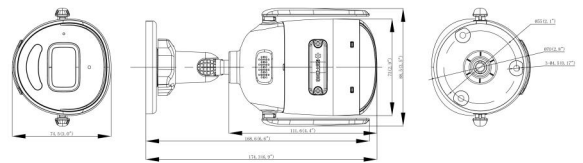

TVUC-B01-0401-BUL-W

UltraSync Wi-Fi bullet camera, 4MP, 30m IR, Wi-Fi, 2.8mm, IP66, audio, 32GB SD storage, white

Regulatory

Compliance	CE, REACH, RED (2014/53/EU), RoHS, WEEE

Compatible accessories

TVB-BB3	Back box for UltraSync Wi-Fi bullet camera, white

Unit: mm(Inch)

As a company of innovation, Carrier Fire & Security reserves the right to change product specifications without notice. For the latest product specifications, visit firesecurityproducts.com online or contact your sales representative.

Last updated on 9 November 2023 - 14:20