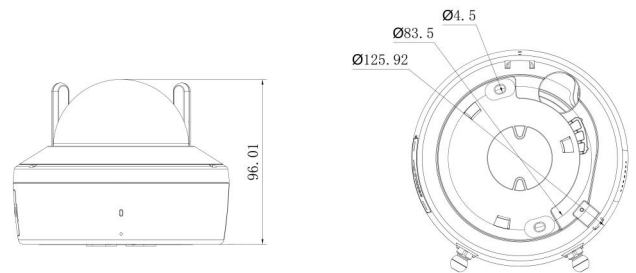

TVUC-B01-0401-DOM-W

UltraSync Wi-Fi dome camera, 4MP, 30m IR, Wi-Fi, 2.8mm, IP66, audio, 32GB SD storage, white

Regulatory

Compliance	CE, REACH, RED (2014/53/EU), RoHS, WEEE

Compatible accessories

TVD-BB5	Back box for UltraSync Wi-Fi dome camera, white
TVD-CB11	Cup base for UltraSync Wi-Fi dome camera, white
TVD-PPB-W	Pendant mount bracket to be used in combination with TVD-CB11
TVD-CBW-W	Wall mount bracket to be used in combination with TVD-CB11

As a company of innovation, Carrier Fire & Security reserves the right to change product specifications without notice. For the latest product specifications, visit firesecurityproducts.com online or contact your sales representative.

Last updated on 9 November 2023 - 14:20